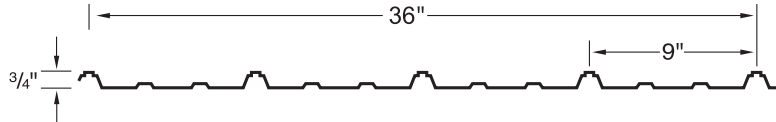

Quadra-Loc Plus