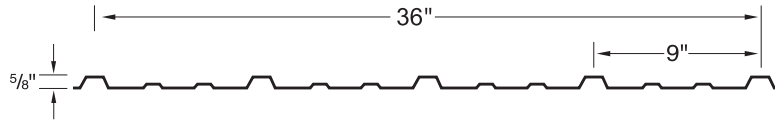

Quadra-Loc