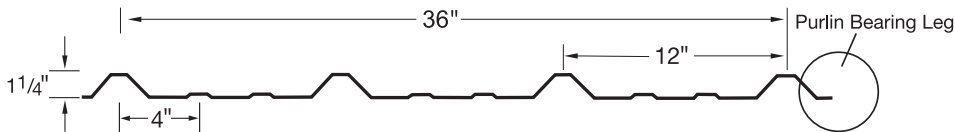

PBR Panel (Special Order Only)

IR=Initial Solar Reflectivity.

All colors carry a 40 year limited warranty.

All Thrifty Colors carry a 20 year limited warranty

See warranty sheets for warranty criteria.

Please order by color name, not by IR Code.

Paint for all colors is provided by

SHERWIN-WILLIAMS.
Coil Coatings

WeatherXL™

Taupe * IR .38

Ivory IR .66

Galvalume *

Black IR .35

Burnished Slate * IR .28